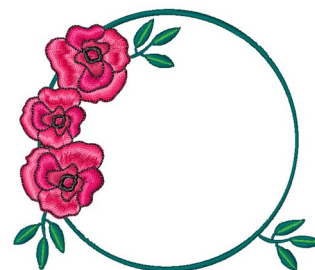

Name: Floral Wreath

SKU: WD02-JLA009925A

Brand: Windmill Designs

Unique Colors: 13 (6 color Stops)

Unique Colors

	Color Name (Color Code)	Manufacturer - Type
	Super White (1001) [No Color Selected]	madeira - rayon
	Dusty Lilac (1263) [No Color Selected]	madeira - rayon
	Crocus (286)	Exquisite - Polyester 1000m

Complete Color Sequence

#		Color Name (Color Code)	Manufacturer - Type
1		Super White (1001) [No Color Selected]	madeira - rayon
2		Super White (1001) [No Color Selected]	madeira - rayon
3		Crocus (286)	Exquisite - Polyester 1000m