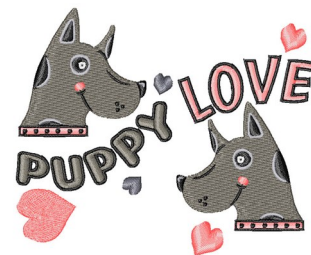

Name: Puppy Loww

SKU: WD02-JLA009921D

Brand: Windmill Designs

Unique Colors: 13 (15 color Stops)

Unique Colors

	Color Name (Color Code)	Manufacturer - Type
	Super White (1001) [No Color Selected]	madeira - rayon
	Dusty Lilac (1263) [No Color Selected]	madeira - rayon
	Crocus (286)	Exquisite - Polyester 1000m