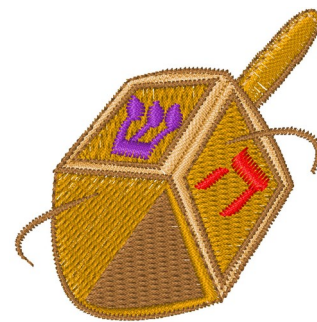

Name: Dreidel

SKU: WD02-JLA009912A

Brand: Windmill Designs

Unique Colors: 13 (6 color Stops)

Unique Colors

	Color Name (Color Code)	Manufacturer - Type
	Super White (1001) [No Color Selected]	madeira - rayon
	Dusty Lilac (1263) [No Color Selected]	madeira - rayon
	Crocus (286)	Exquisite - Polyester 1000m

Complete Color Sequence

#		Color Name (Color Code)	Manufacturer - Type
1		Super White (1001) [No Color Selected]	madeira - rayon
2		Super White (1001) [No Color Selected]	madeira - rayon
3		Crocus (286)	Exquisite - Polyester 1000m