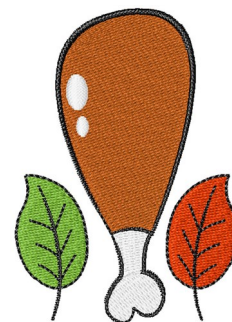

**Name:** Turkey Leg & Fall Leaves

**SKU:** WD02-JLA009899A

**Brand:** Windmill Designs

**Unique Colors:** 13 (6 color Stops)

## Unique Colors

	<b>Color Name (Color Code)</b>	<b>Manufacturer - Type</b>
	Super White (1001) [No Color Selected]	madeira - rayon
	Dusty Lilac (1263) [No Color Selected]	madeira - rayon
	Crocus (286)	Exquisite - Polyester 1000m

# Complete Color Sequence

#		Color Name (Color Code)	Manufacturer - Type
1		Super White (1001) [No Color Selected]	madeira - rayon
2		Super White (1001) [No Color Selected]	madeira - rayon
3		Crocus (286)	Exquisite - Polyester 1000m