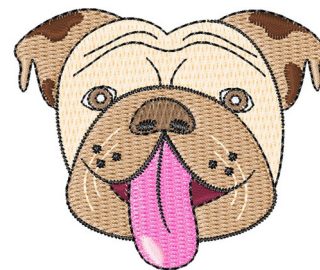

**Name:** Dog Head

**SKU:** WD02-JLA009896A

**Brand:** Windmill Designs

**Unique Colors:** 13 (14 color Stops)