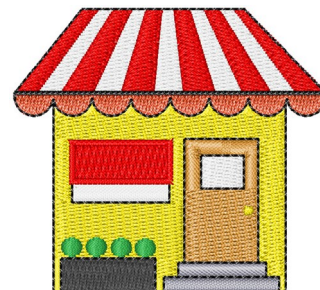

Name: Small Business Store Front

SKU: WD02-JLA009895A

Brand: Windmill Designs

Unique Colors: 13 (13 color Stops)

Unique Colors

	Color Name (Color Code)	Manufacturer - Type
	Super White (1001) [No Color Selected]	madeira - rayon
	Dusty Lilac (1263) [No Color Selected]	madeira - rayon
	Crocus (286)	Exquisite - Polyester 1000m