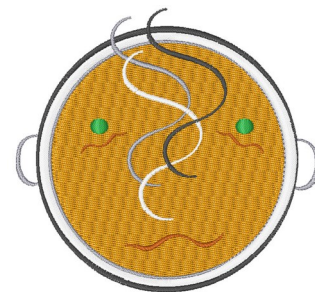

**Name:** Pot Of Soup Machine Embroidery Design

**SKU:** WD02-JLA009894A

**Brand:** Windmill Designs

**Unique Colors:** 13 (9 color Stops)

## Unique Colors

	<b>Color Name (Color Code)</b>	<b>Manufacturer - Type</b>
	Super White (1001) [No Color Selected]	madeira - rayon
	Dusty Lilac (1263) [No Color Selected]	madeira - rayon
	Crocus (286)	Exquisite - Polyester 1000m

# Complete Color Sequence

#		Color Name (Color Code)	Manufacturer - Type
1		Super White (1001) [No Color Selected]	madeira - rayon
2		Super White (1001) [No Color Selected]	madeira - rayon
3		Crocus (286)	Exquisite - Polyester 1000m