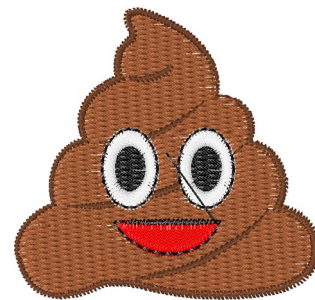

Name: Poop Emoji Machine Embroidery Design

SKU: WD02-JLA009886A

Brand: Windmill Designs

Unique Colors: 13 (7 color Stops)

Unique Colors

	Color Name (Color Code)	Manufacturer - Type
	Super White (1001) [No Color Selected]	madeira - rayon
	Dusty Lilac (1263) [No Color Selected]	madeira - rayon
	Crocus (286)	Exquisite - Polyester 1000m

Complete Color Sequence

#		Color Name (Color Code)	Manufacturer - Type
1		Super White (1001) [No Color Selected]	madeira - rayon
2		Super White (1001) [No Color Selected]	madeira - rayon
3		Crocus (286)	Exquisite - Polyester 1000m