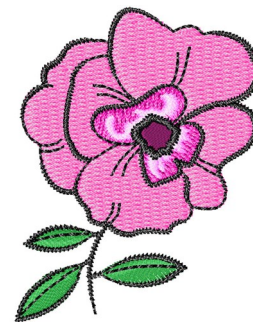

Name: Peonie Machine Embroidery Design

SKU: WD02-JLA009884B

Brand: Windmill Designs

Unique Colors: 13 (7 color Stops)

Unique Colors

	Color Name (Color Code)	Manufacturer - Type
	Super White (1001) [No Color Selected]	madeira - rayon
	Dusty Lilac (1263) [No Color Selected]	madeira - rayon
	Crocus (286)	Exquisite - Polyester 1000m

Complete Color Sequence

#		Color Name (Color Code)	Manufacturer - Type
1		Super White (1001) [No Color Selected]	madeira - rayon
2		Super White (1001) [No Color Selected]	madeira - rayon
3		Crocus (286)	Exquisite - Polyester 1000m