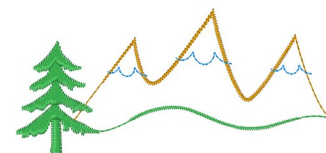

Name: Mountain Landscape

SKU: WD02-JLA009879A

Brand: Windmill Designs

Unique Colors: 13 (3 color Stops)

Unique Colors

| | Color Name (Color Code) | Manufacturer - Type |
|--|--|-----------------------------|
|  | Super White (1001) [No Color Selected] | madeira - rayon |
|  | Dusty Lilac (1263) [No Color Selected] | madeira - rayon |
|  | Crocus (286) | Exquisite - Polyester 1000m |

Complete Color Sequence

| # | | Color Name (Color Code) | Manufacturer - Type |
|---|---|--|--------------------------------|
| 1 |  | Super White (1001) [No Color Selected] | madeira - rayon |
| 2 |  | Super White (1001) [No Color Selected] | madeira - rayon |
| 3 |  | Crocus (286) | Exquisite - Polyester 1000m |