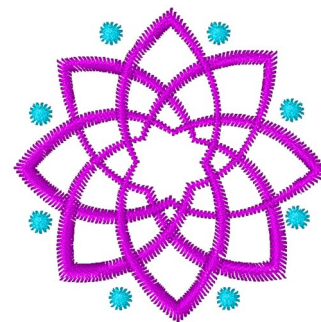

Name: Lotus Flower Outline

SKU: WD02-JLA009877A

Brand: Windmill Designs

Unique Colors: 13 (2 color Stops)

Unique Colors

	Color Name (Color Code)	Manufacturer - Type
	Super White (1001) [No Color Selected]	madeira - rayon
	Dusty Lilac (1263) [No Color Selected]	madeira - rayon
	Crocus (286)	Exquisite - Polyester 1000m

Complete Color Sequence

#		Color Name (Color Code)	Manufacturer - Type
1		Super White (1001) [No Color Selected]	madeira - rayon
2		Super White (1001) [No Color Selected]	madeira - rayon
3		Crocus (286)	Exquisite - Polyester 1000m