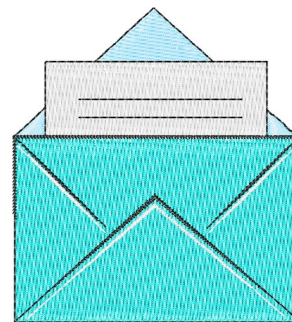

Name: Letter & Envelope

SKU: WD02-JLA009876A

Brand: Windmill Designs

Unique Colors: 13 (4 color Stops)

Unique Colors

	Color Name (Color Code)	Manufacturer - Type
	Super White (1001) [No Color Selected]	madeira - rayon
	Dusty Lilac (1263) [No Color Selected]	madeira - rayon
	Crocus (286)	Exquisite - Polyester 1000m

Complete Color Sequence

#		Color Name (Color Code)	Manufacturer - Type
1		Super White (1001) [No Color Selected]	madeira - rayon
2		Super White (1001) [No Color Selected]	madeira - rayon
3		Crocus (286)	Exquisite - Polyester 1000m