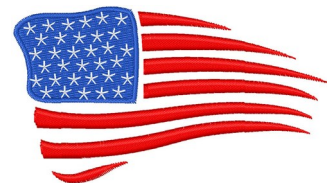

Name: Flying American Flag Machine
Embroidery Design

SKU: WD02-JLA009866A

Brand: Windmill Designs

Unique Colors: 13 (3 color Stops)

Unique Colors

	Color Name (Color Code)	Manufacturer - Type
	Super White (1001) [No Color Selected]	madeira - rayon
	Dusty Lilac (1263) [No Color Selected]	madeira - rayon
	Crocus (286)	Exquisite - Polyester 1000m

Complete Color Sequence

#		Color Name (Color Code)	Manufacturer - Type
1		Super White (1001) [No Color Selected]	madeira - rayon
2		Super White (1001) [No Color Selected]	madeira - rayon
3		Crocus (286)	Exquisite - Polyester 1000m