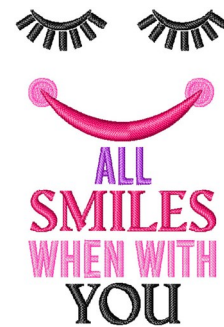

Name: Smiling Wlth You Machine Embroidery Design

SKU: WD02-JLA009864A

Brand: Windmill Designs

Unique Colors: 13 (7 color Stops)

Unique Colors

	Color Name (Color Code)	Manufacturer - Type
	Super White (1001) [No Color Selected]	madeira - rayon
	Dusty Lilac (1263) [No Color Selected]	madeira - rayon
	Crocus (286)	Exquisite - Polyester 1000m