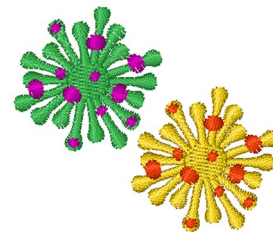

Name: Virus & Germs Machine Embroidery Design

SKU: WD02-JLA009856A

Brand: Windmill Designs

Unique Colors: 13 (4 color Stops)

Unique Colors

	Color Name (Color Code)	Manufacturer - Type
	Super White (1001) [No Color Selected]	madeira - rayon
	Dusty Lilac (1263) [No Color Selected]	madeira - rayon
	Crocus (286)	Exquisite - Polyester 1000m

Complete Color Sequence

#		Color Name (Color Code)	Manufacturer - Type
1		Super White (1001) [No Color Selected]	madeira - rayon
2		Super White (1001) [No Color Selected]	madeira - rayon
3		Crocus (286)	Exquisite - Polyester 1000m