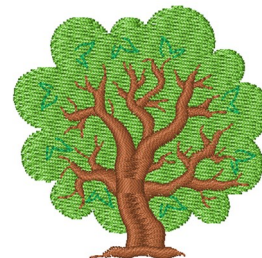

Name: Tree Machine Embroidery Design

SKU: WD02-JLA009855A

Brand: Windmill Designs

Unique Colors: 13 (3 color Stops)

Unique Colors

	Color Name (Color Code)	Manufacturer - Type
	Super White (1001) [No Color Selected]	madeira - rayon
	Dusty Lilac (1263) [No Color Selected]	madeira - rayon
	Crocus (286)	Exquisite - Polyester 1000m

Complete Color Sequence

#		Color Name (Color Code)	Manufacturer - Type
1		Super White (1001) [No Color Selected]	madeira - rayon
2		Super White (1001) [No Color Selected]	madeira - rayon
3		Crocus (286)	Exquisite - Polyester 1000m