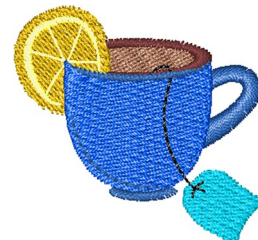

Name: Cup Of Tea Machine Embroidery Design

SKU: WD02-JLA009854A

Brand: Windmill Designs

Unique Colors: 13 (9 color Stops)

Unique Colors

	Color Name (Color Code)	Manufacturer - Type
	Super White (1001) [No Color Selected]	madeira - rayon
	Dusty Lilac (1263) [No Color Selected]	madeira - rayon
	Crocus (286)	Exquisite - Polyester 1000m

Complete Color Sequence

#		Color Name (Color Code)	Manufacturer - Type
1		Super White (1001) [No Color Selected]	madeira - rayon
2		Super White (1001) [No Color Selected]	madeira - rayon
3		Crocus (286)	Exquisite - Polyester 1000m