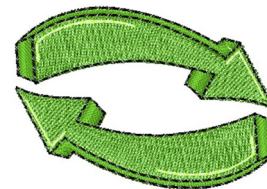

Name: Recycling Arrows Machine Embroidery Design

SKU: WD02-JLA009846A

Brand: Windmill Designs

Unique Colors: 13 (4 color Stops)

Unique Colors

	Color Name (Color Code)	Manufacturer - Type
	Super White (1001) [No Color Selected]	madeira - rayon
	Dusty Lilac (1263) [No Color Selected]	madeira - rayon
	Crocus (286)	Exquisite - Polyester 1000m