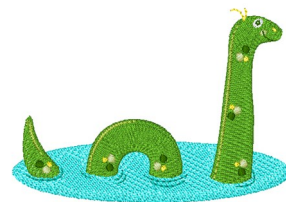

**Name:** Lake Monster

**SKU:** WD02-JLA009836A

**Brand:** Windmill Designs

**Unique Colors:** 13 (8 color Stops)

## Unique Colors

	<b>Color Name (Color Code)</b>	<b>Manufacturer - Type</b>
	Super White (1001) [No Color Selected]	madeira - rayon
	Dusty Lilac (1263) [No Color Selected]	madeira - rayon
	Crocus (286)	Exquisite - Polyester 1000m

# Complete Color Sequence

#		Color Name (Color Code)	Manufacturer - Type
1		Super White (1001) [No Color Selected]	madeira - rayon
2		Super White (1001) [No Color Selected]	madeira - rayon
3		Crocus (286)	Exquisite - Polyester 1000m