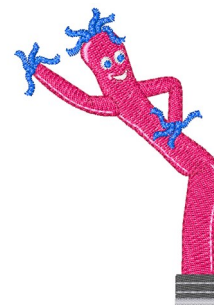

**Name:** Inflatable Character

**SKU:** WD02-JLA009833A

**Brand:** Windmill Designs

**Unique Colors:** 13 (8 color Stops)

# Complete Color Sequence

#		Color Name (Color Code)	Manufacturer - Type
1		Super White (1001) [No Color Selected]	madeira - rayon
2		Super White (1001) [No Color Selected]	madeira - rayon
3		Crocus (286)	Exquisite - Polyester 1000m