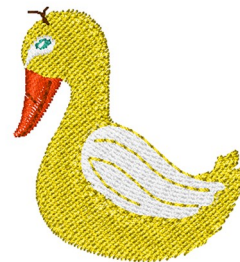

Name: Duck

SKU: WD02-JLA009825A

Brand: Windmill Designs

Unique Colors: 13 (8 color Stops)

Unique Colors

	Color Name (Color Code)	Manufacturer - Type
	Super White (1001) [No Color Selected]	madeira - rayon
	Dusty Lilac (1263) [No Color Selected]	madeira - rayon
	Crocus (286)	Exquisite - Polyester 1000m

Complete Color Sequence

#		Color Name (Color Code)	Manufacturer - Type
1		Super White (1001) [No Color Selected]	madeira - rayon
2		Super White (1001) [No Color Selected]	madeira - rayon
3		Crocus (286)	Exquisite - Polyester 1000m