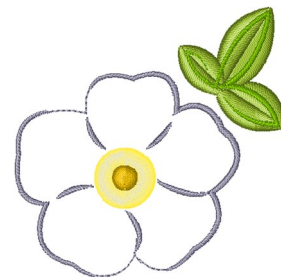

**Name:** Georgia Flower Machine Embroidery Design

**SKU:** WD02-JLA009810A

**Brand:** Windmill Designs

**Unique Colors:** 13 (5 color Stops)