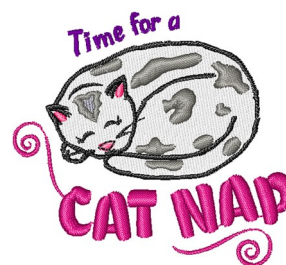

Name: Cat Nap Machine Embroidery Design

SKU: WD02-JLA009809D

Brand: Windmill Designs

Unique Colors: 13 (7 color Stops)

Unique Colors

	Color Name (Color Code)	Manufacturer - Type
	Super White (1001) [No Color Selected]	madeira - rayon
	Dusty Lilac (1263) [No Color Selected]	madeira - rayon
	Crocus (286)	Exquisite - Polyester 1000m