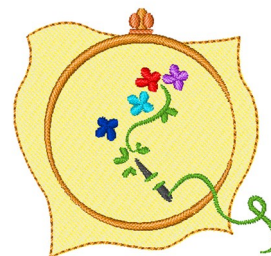

Name: Stitch Hoop

SKU: WD02-JLA009803A

Brand: Windmill Designs

Unique Colors: 13 (9 color Stops)

Unique Colors

	Color Name (Color Code)	Manufacturer - Type
	Super White (1001) [No Color Selected]	madeira - rayon
	Dusty Lilac (1263) [No Color Selected]	madeira - rayon
	Crocus (286)	Exquisite - Polyester 1000m

Complete Color Sequence

#		Color Name (Color Code)	Manufacturer - Type
1		Super White (1001) [No Color Selected]	madeira - rayon
2		Super White (1001) [No Color Selected]	madeira - rayon
3		Crocus (286)	Exquisite - Polyester 1000m