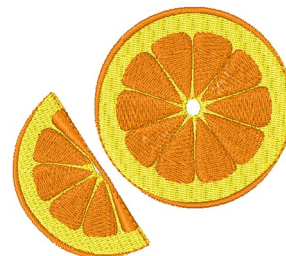

Name: Orange Slice Machine Embroidery Design

SKU: WD02-JLA009790B

Brand: Windmill Designs

Unique Colors: 13 (2 color Stops)

Unique Colors

	Color Name (Color Code)	Manufacturer - Type
	Super White (1001) [No Color Selected]	madeira - rayon
	Dusty Lilac (1263) [No Color Selected]	madeira - rayon
	Crocus (286)	Exquisite - Polyester 1000m

Complete Color Sequence

#		Color Name (Color Code)	Manufacturer - Type
1		Super White (1001) [No Color Selected]	madeira - rayon
2		Super White (1001) [No Color Selected]	madeira - rayon
3		Crocus (286)	Exquisite - Polyester 1000m