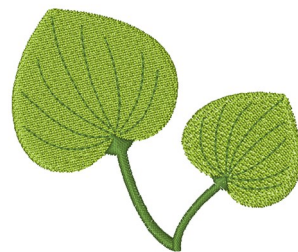

Name: Green Leaves Machine Embroidery Design

SKU: WD02-JLA009789A

Brand: Windmill Designs

Unique Colors: 13 (2 color Stops)

Unique Colors

	Color Name (Color Code)	Manufacturer - Type
	Super White (1001) [No Color Selected]	madeira - rayon
	Dusty Lilac (1263) [No Color Selected]	madeira - rayon
	Crocus (286)	Exquisite - Polyester 1000m

Complete Color Sequence

#		Color Name (Color Code)	Manufacturer - Type
1		Super White (1001) [No Color Selected]	madeira - rayon
2		Super White (1001) [No Color Selected]	madeira - rayon
3		Crocus (286)	Exquisite - Polyester 1000m