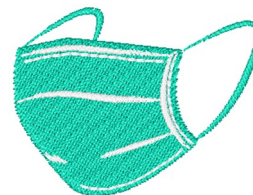

Name: Medical Mask Machine Embroidery Design

SKU: WD02-JLA009784A

Brand: Windmill Designs

Unique Colors: 13 (2 color Stops)

Unique Colors

	Color Name (Color Code)	Manufacturer - Type
	Super White (1001) [No Color Selected]	madeira - rayon
	Dusty Lilac (1263) [No Color Selected]	madeira - rayon
	Crocus (286)	Exquisite - Polyester 1000m

Complete Color Sequence

#		Color Name (Color Code)	Manufacturer - Type
1		Super White (1001) [No Color Selected]	madeira - rayon
2		Super White (1001) [No Color Selected]	madeira - rayon
3		Crocus (286)	Exquisite - Polyester 1000m