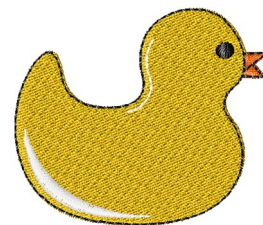

Name: Ducky Machine Embroidery Design

SKU: WD02-JLA009768A

Brand: Windmill Designs

Unique Colors: 13 (4 color Stops)

Unique Colors

	Color Name (Color Code)	Manufacturer - Type
	Super White (1001) [No Color Selected]	madeira - rayon
	Dusty Lilac (1263) [No Color Selected]	madeira - rayon
	Crocus (286)	Exquisite - Polyester 1000m

Complete Color Sequence

#		Color Name (Color Code)	Manufacturer - Type
1		Super White (1001) [No Color Selected]	madeira - rayon
2		Super White (1001) [No Color Selected]	madeira - rayon
3		Crocus (286)	Exquisite - Polyester 1000m