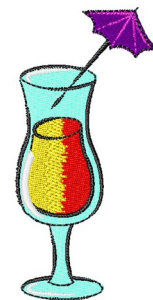

Name: Cocktail Drink Machine Embroidery Design

SKU: WD02-JLA009767A

Brand: Windmill Designs

Unique Colors: 13 (7 color Stops)

Unique Colors

	Color Name (Color Code)	Manufacturer - Type
	Super White (1001) [No Color Selected]	madeira - rayon
	Dusty Lilac (1263) [No Color Selected]	madeira - rayon
	Crocus (286)	Exquisite - Polyester 1000m

Complete Color Sequence

#		Color Name (Color Code)	Manufacturer - Type
1		Super White (1001) [No Color Selected]	madeira - rayon
2		Super White (1001) [No Color Selected]	madeira - rayon
3		Crocus (286)	Exquisite - Polyester 1000m