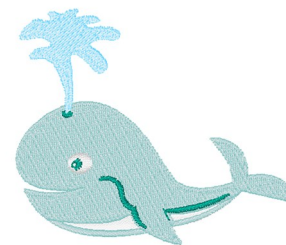

Name: Whale Machine Embroidery Design

SKU: WD02-JLA009755A

Brand: Windmill Designs

Unique Colors: 13 (5 color Stops)

Unique Colors

	Color Name (Color Code)	Manufacturer - Type
	Super White (1001) [No Color Selected]	madeira - rayon
	Dusty Lilac (1263) [No Color Selected]	madeira - rayon
	Crocus (286)	Exquisite - Polyester 1000m