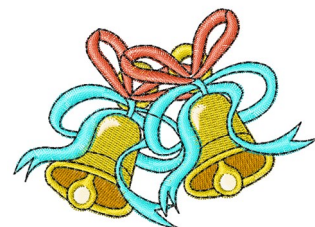

Name: Wedding Bells Machine Embroidery Design

SKU: WD02-JLA009753A

Brand: Windmill Designs

Unique Colors: 13 (7 color Stops)

Unique Colors

	Color Name (Color Code)	Manufacturer - Type
	Super White (1001) [No Color Selected]	madeira - rayon
	Dusty Lilac (1263) [No Color Selected]	madeira - rayon
	Crocus (286)	Exquisite - Polyester 1000m

Complete Color Sequence

#		Color Name (Color Code)	Manufacturer - Type
1		Super White (1001) [No Color Selected]	madeira - rayon
2		Super White (1001) [No Color Selected]	madeira - rayon
3		Crocus (286)	Exquisite - Polyester 1000m