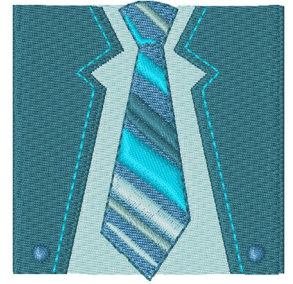

Name: Neck Tie

SKU: WD02-JLA009750A

Brand: Windmill Designs

Unique Colors: 13 (9 color Stops)

Unique Colors

	Color Name (Color Code)	Manufacturer - Type
	Super White (1001) [No Color Selected]	madeira - rayon
	Dusty Lilac (1263) [No Color Selected]	madeira - rayon
	Crocus (286)	Exquisite - Polyester 1000m

Complete Color Sequence

#		Color Name (Color Code)	Manufacturer - Type
1		Super White (1001) [No Color Selected]	madeira - rayon
2		Super White (1001) [No Color Selected]	madeira - rayon
3		Crocus (286)	Exquisite - Polyester 1000m