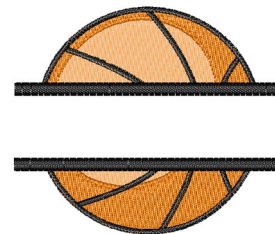

Name: Basketball Namedrop

SKU: WD02-JLA009746B

Brand: Windmill Designs

Unique Colors: 13 (3 color Stops)

Unique Colors

	Color Name (Color Code)	Manufacturer - Type
	Super White (1001) [No Color Selected]	madeira - rayon
	Dusty Lilac (1263) [No Color Selected]	madeira - rayon
	Crocus (286)	Exquisite - Polyester 1000m

Complete Color Sequence

#		Color Name (Color Code)	Manufacturer - Type
1		Super White (1001) [No Color Selected]	madeira - rayon
2		Super White (1001) [No Color Selected]	madeira - rayon
3		Crocus (286)	Exquisite - Polyester 1000m