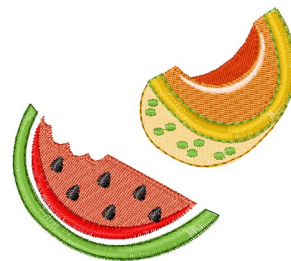

Name: Melon Slices

SKU: WD02-JLA009736A

Brand: Windmill Designs

Unique Colors: 13 (12 color Stops)

Unique Colors

	Color Name (Color Code)	Manufacturer - Type
	Super White (1001) [No Color Selected]	madeira - rayon
	Dusty Lilac (1263) [No Color Selected]	madeira - rayon
	Crocus (286)	Exquisite - Polyester 1000m

Complete Color Sequence

#		Color Name (Color Code)	Manufacturer - Type
1		Super White (1001) [No Color Selected]	madeira - rayon
2		Super White (1001) [No Color Selected]	madeira - rayon
3		Crocus (286)	Exquisite - Polyester 1000m