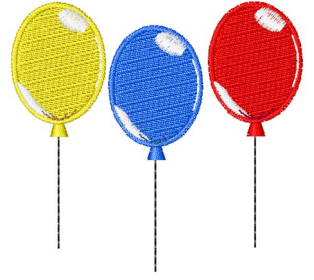

Name: Balloons

SKU: WD02-JLA009735A

Brand: Windmill Designs

Unique Colors: 13 (8 color Stops)

Unique Colors

	Color Name (Color Code)	Manufacturer - Type
	Super White (1001) [No Color Selected]	madeira - rayon
	Dusty Lilac (1263) [No Color Selected]	madeira - rayon
	Crocus (286)	Exquisite - Polyester 1000m

Complete Color Sequence

#		Color Name (Color Code)	Manufacturer - Type
1		Super White (1001) [No Color Selected]	madeira - rayon
2		Super White (1001) [No Color Selected]	madeira - rayon
3		Crocus (286)	Exquisite - Polyester 1000m