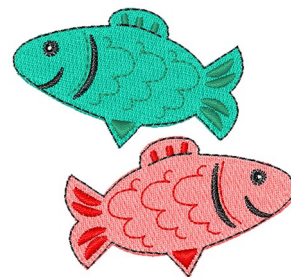

Name: Cartoon Fish

SKU: WD02-JLA009722A

Brand: Windmill Designs

Unique Colors: 13 (6 color Stops)

Unique Colors

	Color Name (Color Code)	Manufacturer - Type
	Super White (1001) [No Color Selected]	madeira - rayon
	Dusty Lilac (1263) [No Color Selected]	madeira - rayon
	Crocus (286)	Exquisite - Polyester 1000m

Complete Color Sequence

#		Color Name (Color Code)	Manufacturer - Type
1		Super White (1001) [No Color Selected]	madeira - rayon
2		Super White (1001) [No Color Selected]	madeira - rayon
3		Crocus (286)	Exquisite - Polyester 1000m