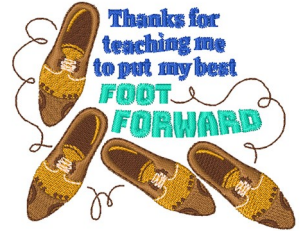

Name: Best Foot Forward

SKU: WD02-JLA009717C

Brand: Windmill Designs

Unique Colors: 13 (7 color Stops)

Unique Colors

	Color Name (Color Code)	Manufacturer - Type
	Super White (1001) [No Color Selected]	madeira - rayon
	Dusty Lilac (1263) [No Color Selected]	madeira - rayon
	Crocus (286)	Exquisite - Polyester 1000m