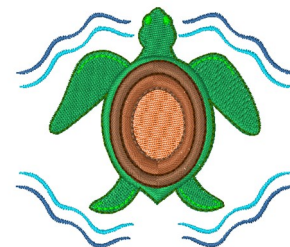

Name: Sea Turtle

SKU: WD02-JLA009701A

Brand: Windmill Designs

Unique Colors: 13 (9 color Stops)

Unique Colors

	Color Name (Color Code)	Manufacturer - Type
	Super White (1001) [No Color Selected]	madeira - rayon
	Dusty Lilac (1263) [No Color Selected]	madeira - rayon
	Crocus (286)	Exquisite - Polyester 1000m