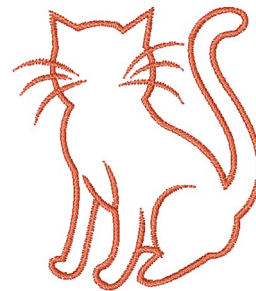

Name: Cat Outline Machine Embroidery Design

SKU: WD02-JLA009697A

Brand: Windmill Designs

Unique Colors: 13 (1 color Stops)

Unique Colors

	Color Name (Color Code)	Manufacturer - Type
	Super White (1001) [No Color Selected]	madeira - rayon
	Dusty Lilac (1263) [No Color Selected]	madeira - rayon
	Crocus (286)	Exquisite - Polyester 1000m

Complete Color Sequence

#		Color Name (Color Code)	Manufacturer - Type
1		Super White (1001) [No Color Selected]	madeira - rayon
2		Super White (1001) [No Color Selected]	madeira - rayon
3		Crocus (286)	Exquisite - Polyester 1000m