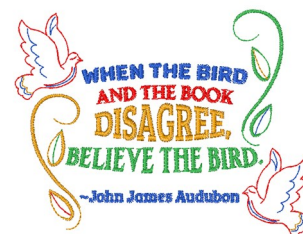

Name: Believe The Bird Machine Embroidery Design

SKU: WD02-JLA009696A

Brand: Windmill Designs

Unique Colors: 13 (9 color Stops)

Unique Colors

	Color Name (Color Code)	Manufacturer - Type
	Super White (1001) [No Color Selected]	madeira - rayon
	Dusty Lilac (1263) [No Color Selected]	madeira - rayon
	Crocus (286)	Exquisite - Polyester 1000m