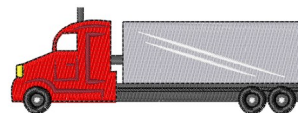

Name: Semi Truck

SKU: WD02-JLA009695A

Brand: Windmill Designs

Unique Colors: 13 (7 color Stops)

Unique Colors

	Color Name (Color Code)	Manufacturer - Type
	Super White (1001) [No Color Selected]	madeira - rayon
	Dusty Lilac (1263) [No Color Selected]	madeira - rayon
	Crocus (286)	Exquisite - Polyester 1000m