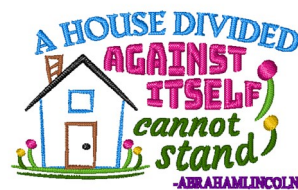

Name: A House Divided Machine Embroidery Design

SKU: WD02-JLA009683A

Brand: Windmill Designs

Unique Colors: 13 (13 color Stops)

Unique Colors

	Color Name (Color Code)	Manufacturer - Type
	Super White (1001) [No Color Selected]	madeira - rayon
	Dusty Lilac (1263) [No Color Selected]	madeira - rayon
	Crocus (286)	Exquisite - Polyester 1000m