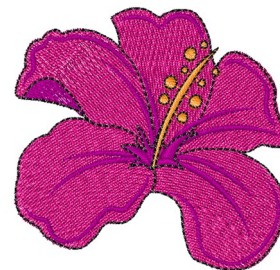

Name: Purple Hibiscus Machine Embroidery Design

SKU: WD02-JLA009682A

Brand: Windmill Designs

Unique Colors: 13 (4 color Stops)

Unique Colors

	Color Name (Color Code)	Manufacturer - Type
	Super White (1001) [No Color Selected]	madeira - rayon
	Dusty Lilac (1263) [No Color Selected]	madeira - rayon
	Crocus (286)	Exquisite - Polyester 1000m

Complete Color Sequence

#		Color Name (Color Code)	Manufacturer - Type
1		Super White (1001) [No Color Selected]	madeira - rayon
2		Super White (1001) [No Color Selected]	madeira - rayon
3		Crocus (286)	Exquisite - Polyester 1000m