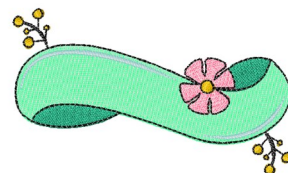

Name: Floral Banner Machine Embroidery Design

SKU: WD02-JLA009678A

Brand: Windmill Designs

Unique Colors: 13 (6 color Stops)

Unique Colors

	Color Name (Color Code)	Manufacturer - Type
	Super White (1001) [No Color Selected]	madeira - rayon
	Dusty Lilac (1263) [No Color Selected]	madeira - rayon
	Crocus (286)	Exquisite - Polyester 1000m

Complete Color Sequence

#		Color Name (Color Code)	Manufacturer - Type
1		Super White (1001) [No Color Selected]	madeira - rayon
2		Super White (1001) [No Color Selected]	madeira - rayon
3		Crocus (286)	Exquisite - Polyester 1000m