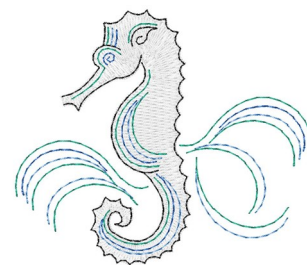

Name: Ripple Seahorse Machine Embroidery Design

SKU: WD02-JLA009655A

Brand: Windmill Designs

Unique Colors: 13 (5 color Stops)

Unique Colors

	Color Name (Color Code)	Manufacturer - Type
	Super White (1001) [No Color Selected]	madeira - rayon
	Dusty Lilac (1263) [No Color Selected]	madeira - rayon
	Crocus (286)	Exquisite - Polyester 1000m

Complete Color Sequence

#		Color Name (Color Code)	Manufacturer - Type
1		Super White (1001) [No Color Selected]	madeira - rayon
2		Super White (1001) [No Color Selected]	madeira - rayon
3		Crocus (286)	Exquisite - Polyester 1000m