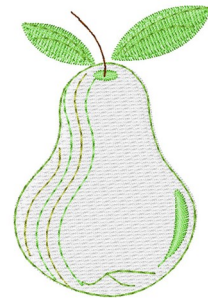

Name: Ripple Pear Machine Embroidery Design

SKU: WD02-JLA009651B

Brand: Windmill Designs

Unique Colors: 13 (7 color Stops)

Unique Colors

	Color Name (Color Code)	Manufacturer - Type
	Super White (1001) [No Color Selected]	madeira - rayon
	Dusty Lilac (1263) [No Color Selected]	madeira - rayon
	Crocus (286)	Exquisite - Polyester 1000m

Complete Color Sequence

#		Color Name (Color Code)	Manufacturer - Type
1		Super White (1001) [No Color Selected]	madeira - rayon
2		Super White (1001) [No Color Selected]	madeira - rayon
3		Crocus (286)	Exquisite - Polyester 1000m