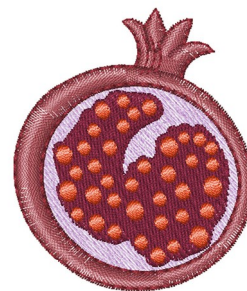

Name: Pomegranate Machine Embroidery Design

SKU: WD02-JLA009650A

Brand: Windmill Designs

Unique Colors: 13 (5 color Stops)

Unique Colors

	Color Name (Color Code)	Manufacturer - Type
	Super White (1001) [No Color Selected]	madeira - rayon
	Dusty Lilac (1263) [No Color Selected]	madeira - rayon
	Crocus (286)	Exquisite - Polyester 1000m

Complete Color Sequence

#		Color Name (Color Code)	Manufacturer - Type
1		Super White (1001) [No Color Selected]	madeira - rayon
2		Super White (1001) [No Color Selected]	madeira - rayon
3		Crocus (286)	Exquisite - Polyester 1000m