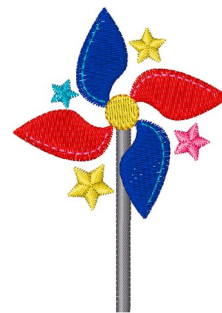

**Name:** Pinwheel Machine Embroidery Design

**SKU:** WD02-JLA009649B

**Brand:** Windmill Designs

**Unique Colors:** 13 (10 color Stops)

## Unique Colors

	<b>Color Name (Color Code)</b>	<b>Manufacturer - Type</b>
	Super White (1001) [No Color Selected]	madeira - rayon
	Dusty Lilac (1263) [No Color Selected]	madeira - rayon
	Crocus (286)	Exquisite - Polyester 1000m

# Complete Color Sequence

#		Color Name (Color Code)	Manufacturer - Type
1		Super White (1001) [No Color Selected]	madeira - rayon
2		Super White (1001) [No Color Selected]	madeira - rayon
3		Crocus (286)	Exquisite - Polyester 1000m