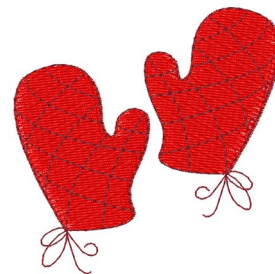

Name: Oven Mitt Machine Embroidery Design

SKU: WD02-JLA009645A

Brand: Windmill Designs

Unique Colors: 13 (2 color Stops)

Unique Colors

	Color Name (Color Code)	Manufacturer - Type
	Super White (1001) [No Color Selected]	madeira - rayon
	Dusty Lilac (1263) [No Color Selected]	madeira - rayon
	Crocus (286)	Exquisite - Polyester 1000m

Complete Color Sequence

#		Color Name (Color Code)	Manufacturer - Type
1		Super White (1001) [No Color Selected]	madeira - rayon
2		Super White (1001) [No Color Selected]	madeira - rayon
3		Crocus (286)	Exquisite - Polyester 1000m