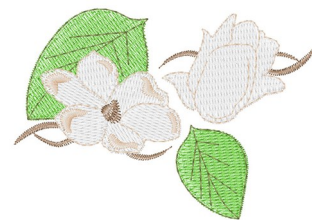

Name: Magnolia Blooms Machine Embroidery Design

SKU: WD02-JLA009642A

Brand: Windmill Designs

Unique Colors: 13 (6 color Stops)

Unique Colors

	Color Name (Color Code)	Manufacturer - Type
	Super White (1001) [No Color Selected]	madeira - rayon
	Dusty Lilac (1263) [No Color Selected]	madeira - rayon
	Crocus (286)	Exquisite - Polyester 1000m

Complete Color Sequence

#		Color Name (Color Code)	Manufacturer - Type
1		Super White (1001) [No Color Selected]	madeira - rayon
2		Super White (1001) [No Color Selected]	madeira - rayon
3		Crocus (286)	Exquisite - Polyester 1000m